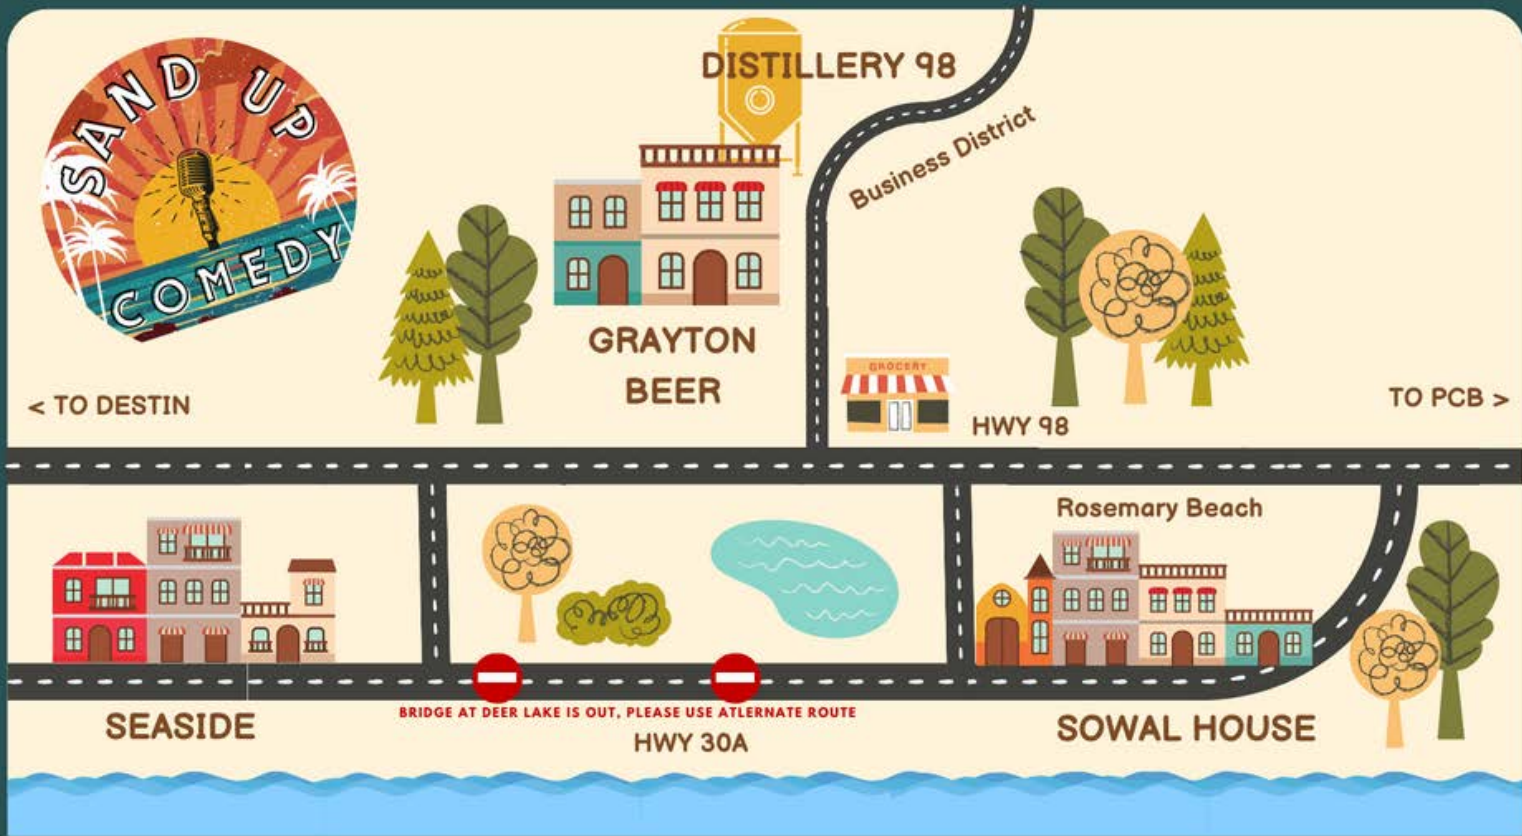

SAND UP COMEDY FESTIVAL PROGRAM GUIDE

FEB 14 - 17 2024

SAND UP COMEDY FESTIVAL MAP

 BRIDGE AT DEER LAKE IS OUT, PLEASE USE ALTERNATE ROUTE

Venue Distance

SOWAL House to SEASIDE • 13.6 miles

SEASIDE to Grayton Beer • 7.9 miles

Grayton to Distillery 98 • 0.6 miles

Distillery 98 to SOWAL House • 6.8 miles

Venue Sponsors

SOWAL  HOUSE

Distillery | 

SEASIDE
Institute™

PRESENTING SPONSORS

SOWAL  HOUSE

HEADLINERS

LACE LARRABEE

Lace Larrabee is a nationally touring stand-up comedian and former southern beauty queen who can be seen at clubs from coast to coast. Lace was a season 17 semifinalist on America's Got Talent and was brought back at the finale show to roast judge Simon Cowell alongside the Roastmaster General himself, Jeff Ross. Lace now enjoys her Vegas residency as a host of AGT Superstars. Lace's debut comedy album, *White Trash Cinderella*, produced by 800 Pound Gorilla Records, was released in September 2022 at the number 1 spot on the comedy charts. The accompanying YouTube special garnered over 1 million views.

GRAYTON Beer COMPANY

ENJOY A BEER WHERE IT IS ACTUALLY BREWED! THE GRAYTON BEER COMPANY TAPROOM IS LOCATED INSIDE OF OUR 30,000 SQUARE-FOOT, STATE-OF-THE-ART PRODUCTION FACILITY IN SANTA ROSA BEACH, FLORIDA. THE OPEN-AIR, INDUSTRIAL SPACE IS THE PERFECT SPOT TO GRAB A BEER AND WATCH SOME OF THE BEST STAND UP COMEDY IN THE COUNTRY.